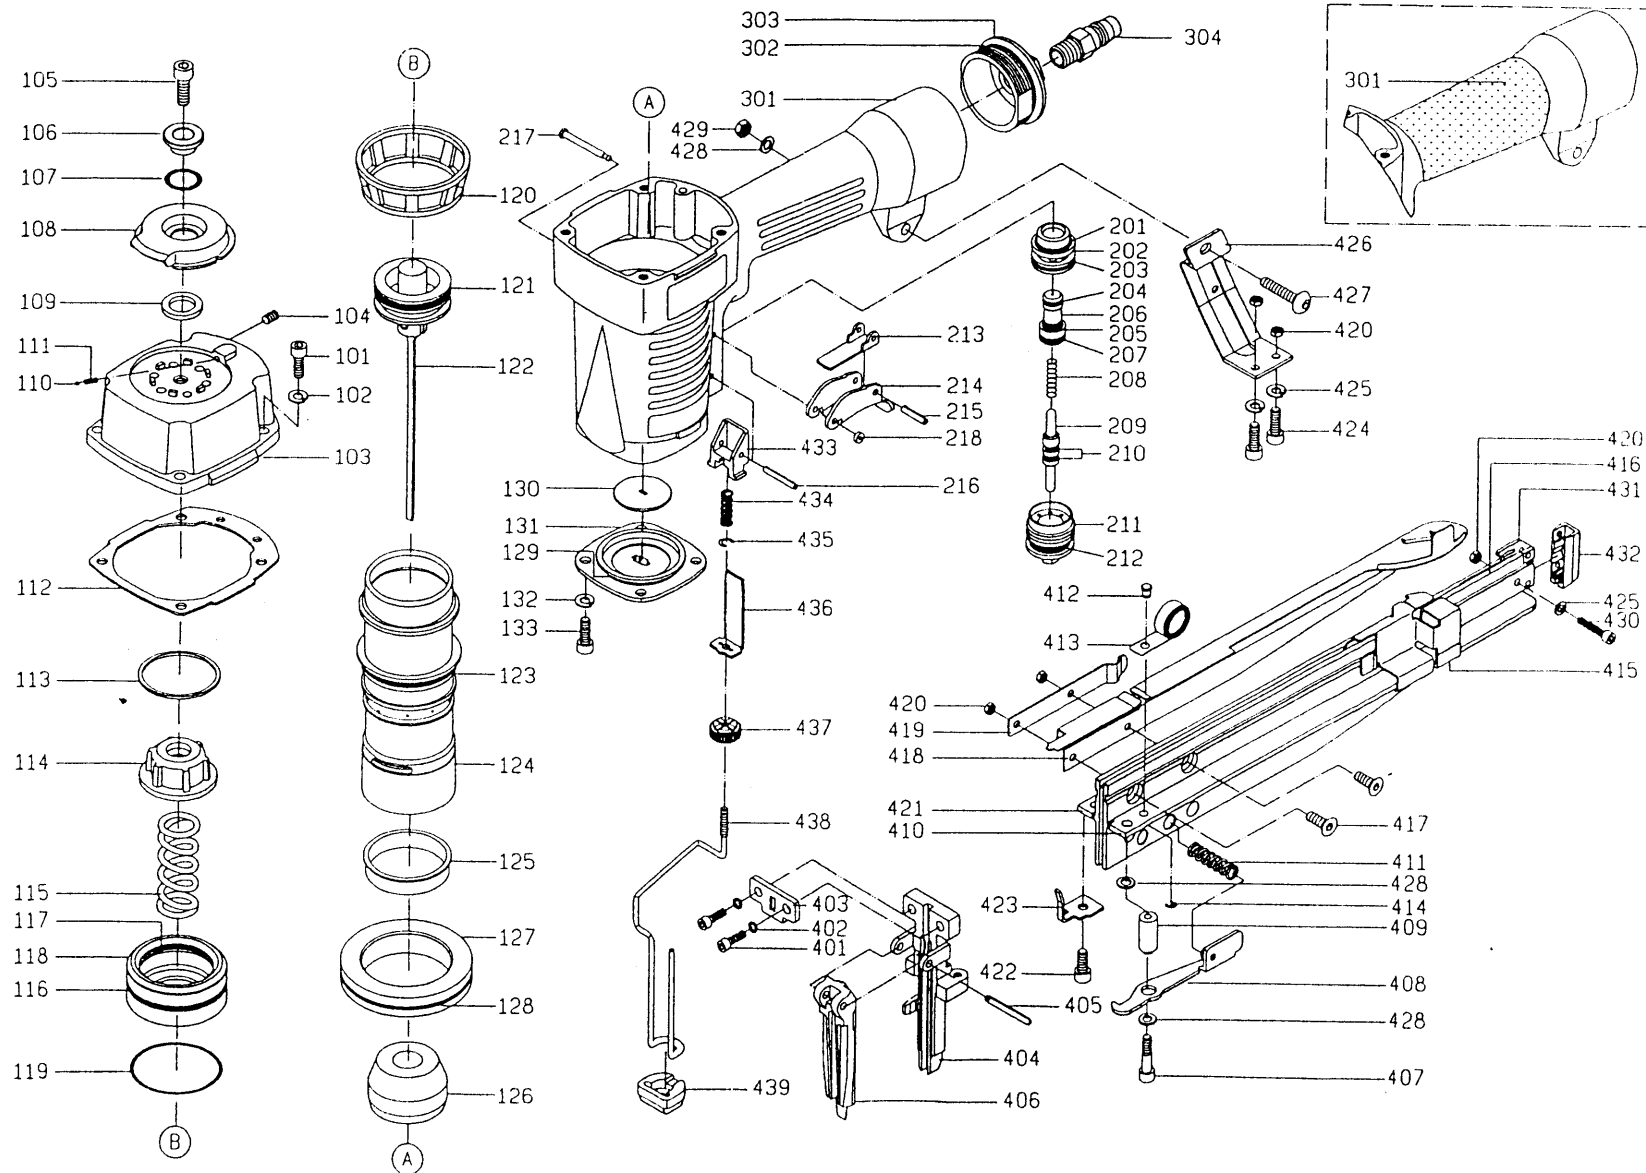

# DIAGRAM PARTS LIST OF MODEL NO. BEX 16/64LW